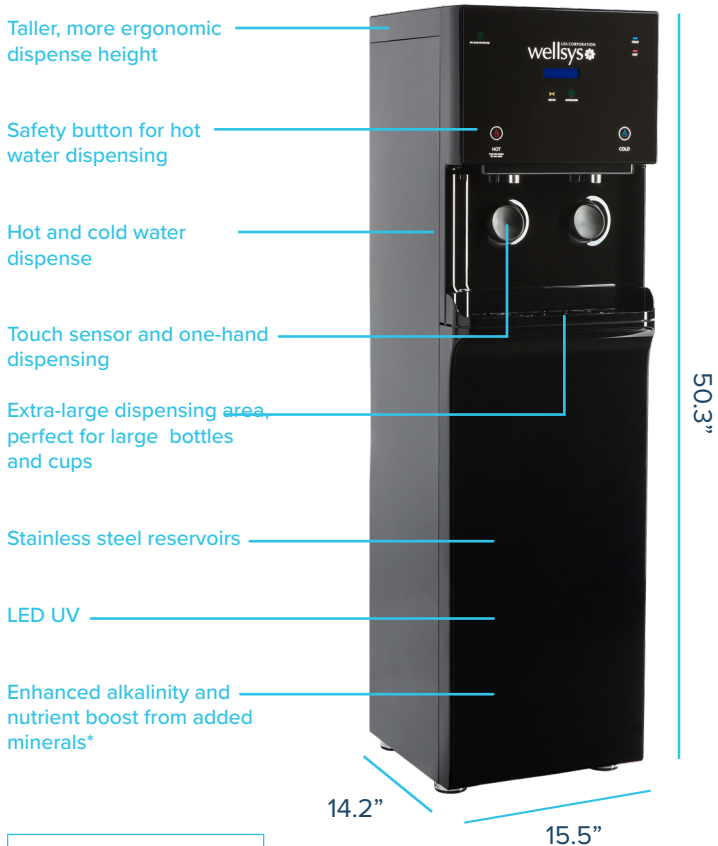

## WS 11000+ WATER COOLER

### Advanced Hygiene Features

- State-of-the-art filtration\*
- LED UV
- Enhanced alkalinity\*
- Nutrient boost from added minerals\*

### Bullet-Proof Reliability

- Built-in leak detection system
- Clean, fresh tasting water

*Now available with  
touchless dispense  
options!*

Description	Specification
Weight	73 lbs
Dimensions	50.3”h x 14.2”w x 15.5”d
Cold Tank Capacity	2.1 gallons (7.9 liters)
Hot Tank Capacity	1.3 gallons (4.9 liters)
Dispense Area	8.5”
Recommended Water Pressure	60-70 psi
Rated Voltage/ Frequency	110v/60Hz @ 4.9 amps
Power Consumption	1.60 kWh/24 hours