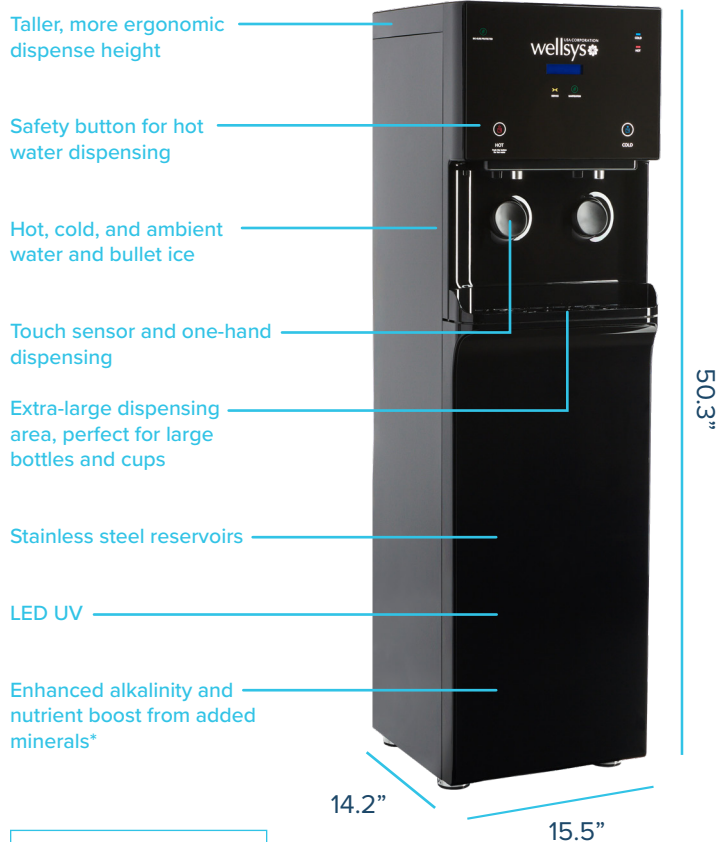

#### Advanced Hygiene Features

- State-of-the-art filtration\*
- LED UV
- Enhanced alkalinity\*
- Nutrient boost from added minerals\*

#### Bullet-Proof Reliability

- Built-in leak detection system
- Clean, fresh tasting water

*Now available with  
touchless dispense  
options!*

\*When used with Wellsys proprietary filtration

| Description                | Specification            |
|----------------------------|--------------------------|
| Weight                     | 73 lbs                   |
| Dimensions                 | 50.3”h x 14.2”w x 15.5”d |
| Cold Tank Capacity         | 2.1 gallons (7.9 liters) |
| Hot Tank Capacity          | 1.3 gallons (4.9 liters) |
| Dispense Area              | 8.5”                     |
| Recommended Water Pressure | 60-70 psi                |
| Rated Voltage/Frequency    | 110v/60Hz @ 4.9 amps     |
| Power Consumption          | 1.60 kWh/24 hours        |